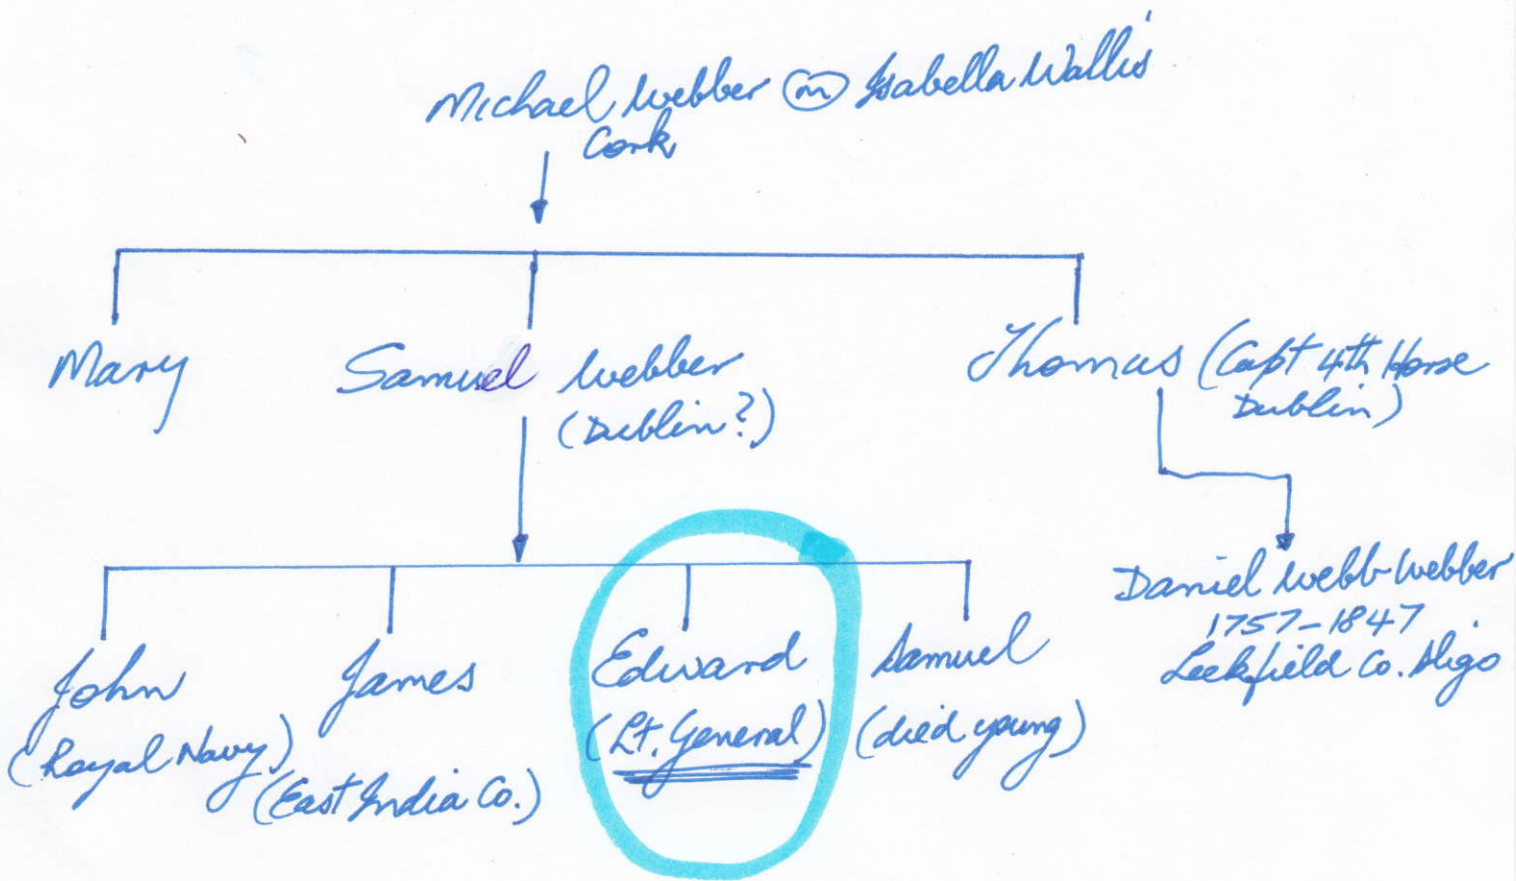

Ancestry of Lt. General Edward Webber

Lt General Edward Webber

b: ~1761 in Ireland

m: 9 May 1789 Charlotte Margaret Phillips

d: 17 Mar 1845 in Erbistock, Wales